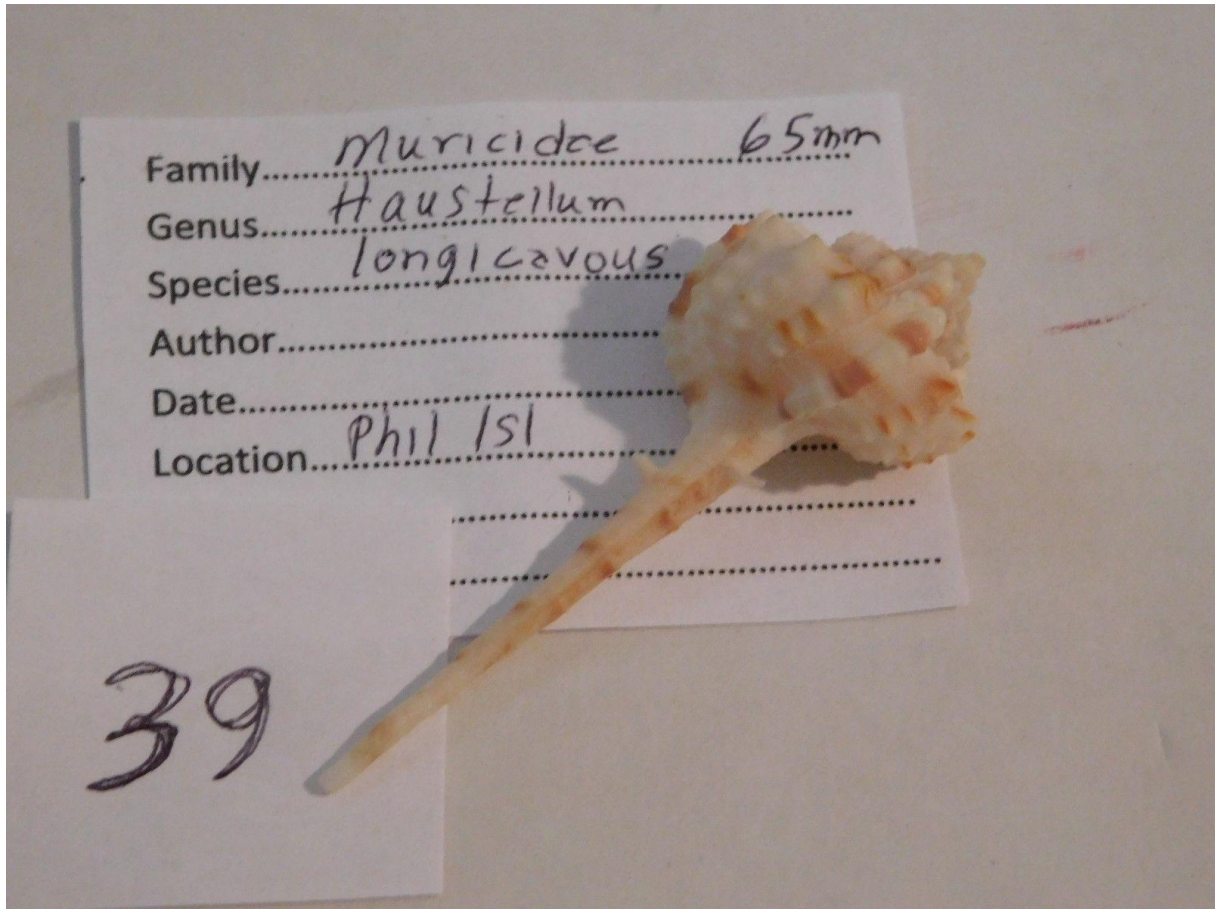

Haustellum longicavous Phil Isl data 65mm

4 \$, Oct 2018

Family..... *Muricidae* 65mm
Genus..... *Haustellum*
Species..... *longicavous*
Author.....
Date.....
Location..... *Phil Isl*

39

Family..... *Muricidae* 65mm
Genus..... *Haustellum*
Species..... *longicavous*
Author.....
Date.....
Location..... *Phil Isl*

39

Family..... *Muricidae* 65mm
Genus..... *Haustellum*
Species..... *longicavus*
Author.....
Date.....
Location..... *Phil Isl*

39

Family..... *Muricidae*
Genus..... *Haustellum*
Species..... *longicavus*
Author.....
Date.....
Location..... *Phil Isl*