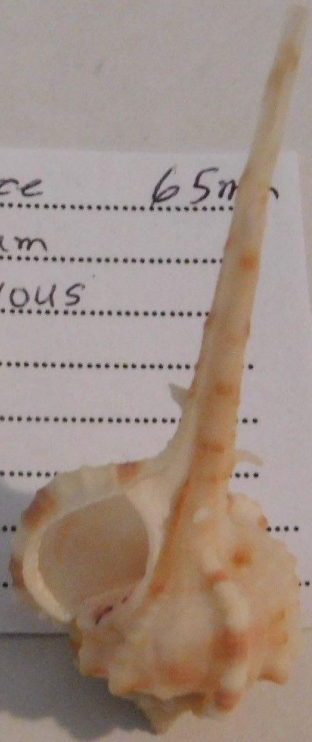

Haustellum longicavous Phil Isl data 65mm

4 \$, Oct 2018

Family..... *Muricidae* 65mm
Genus..... *Haustellum*
Species..... *longicavous*
Author.....
Date.....
Location..... *Phil Isl*

39

Family..... *Muricidae* 65mm
Genus..... *Haustellum*
Species..... *longicavous*
Author.....
Date.....
Location..... *Phil Isl*